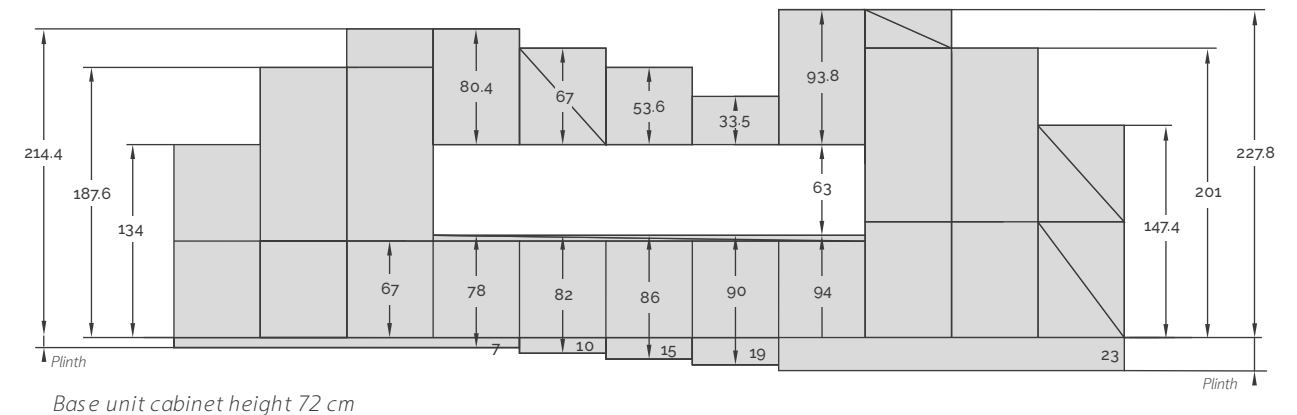

KIKA MOBIL BODY SYSTEM

All dimensions in cm. With a 4 cm worktop: applies to both diagrams.