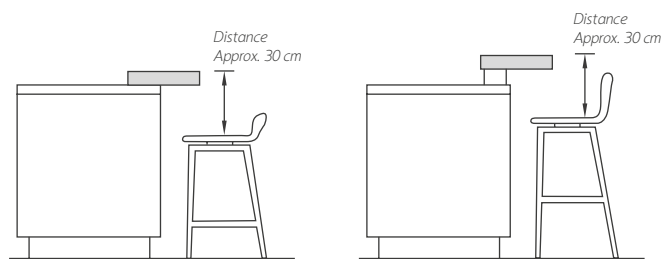

HEIGHT CHART

Find your ergonomically optimal working height by bending your elbows to 90 degrees and measuring 15 cm downwards.

Your height	Working height
150	80
155	85
160	90
165	90
170	95
175	95
180	95
185	99
from 190	99

COUNTER AND BAR HEIGHT

For a comfortable sitting position set the bar height approximately 30 cm above the seat height of your bar stool.

KITCHEN ISLAND

Most comfortable working conditions for every activity – thanks to the infinitely height-adjustable worktop.