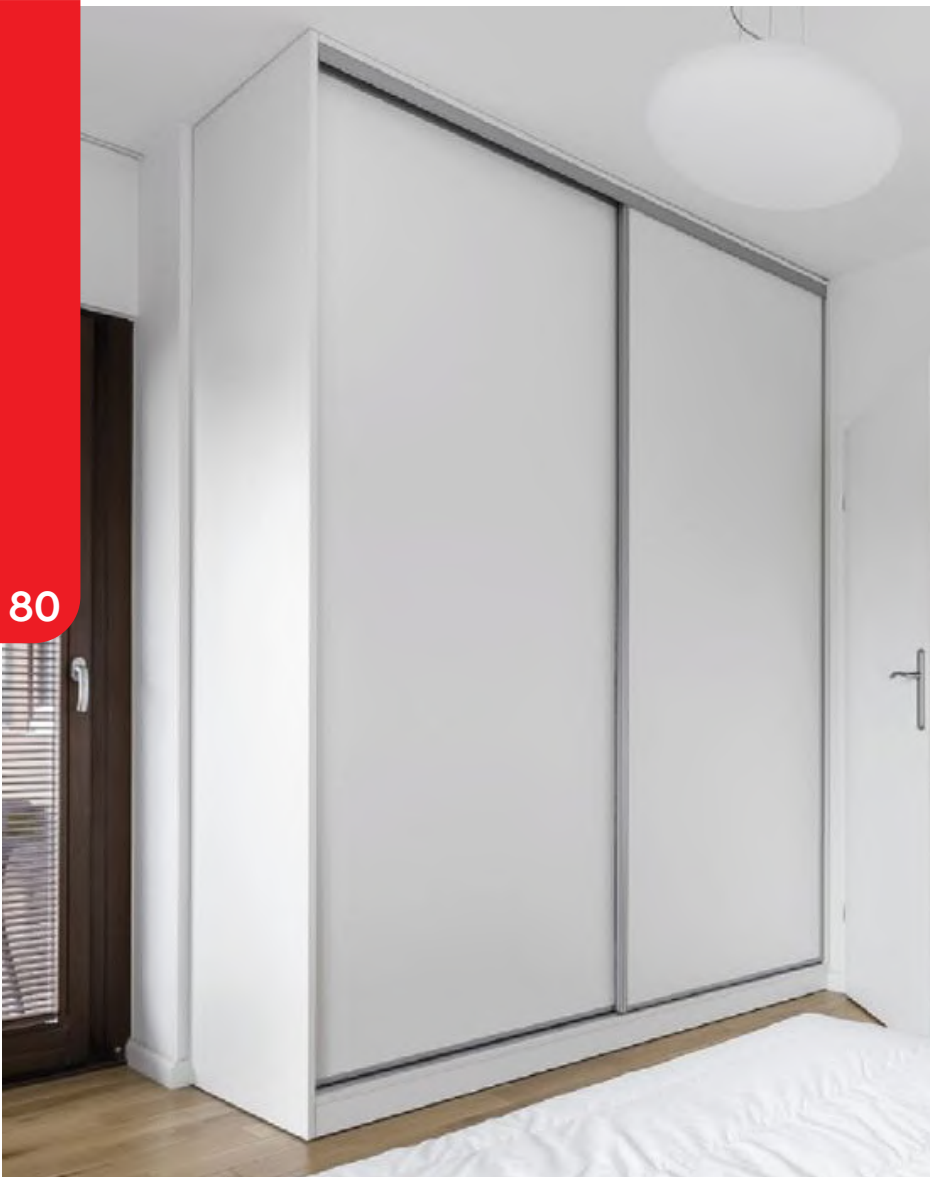

Detailed
Custom
Made

Melamine faced mdf is the best option when it comes to bedrooms, because its more durable.

Every detail of the bedroom can be made specially as it can fit the room at its best. We don't offer ready to sell, we make them from scratch.