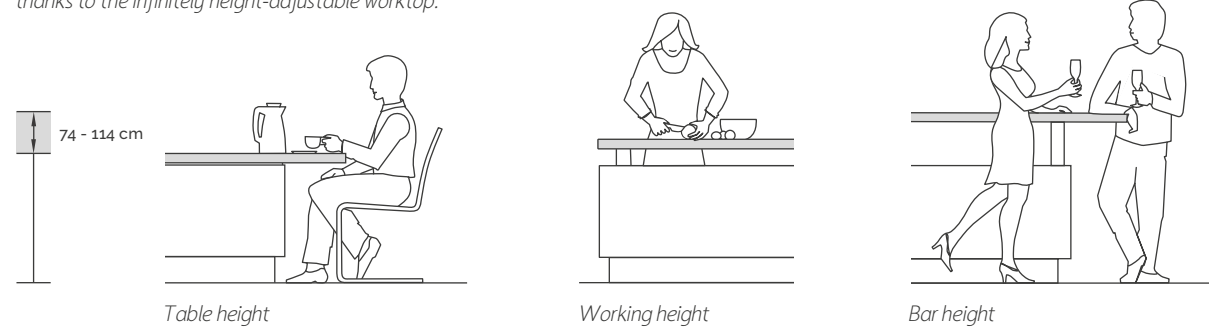

HEIGHT CHART

Find your ergonomically optimal working height by bending your elbows to 90 degrees and measuring 15 cm downwards.

Your height	Working height
150	80
155	85
160	90
165	90
170	95
175	95
180	95
185	99
from 190	99

COUNTER AND BAR HEIGHT

For a comfortable sitting position set the bar height approximately 30 cm above the seat height of your bar stool.

KITCHEN ISLAND

Most comfortable working conditions for every activity – thanks to the infinitely height-adjustable worktop.