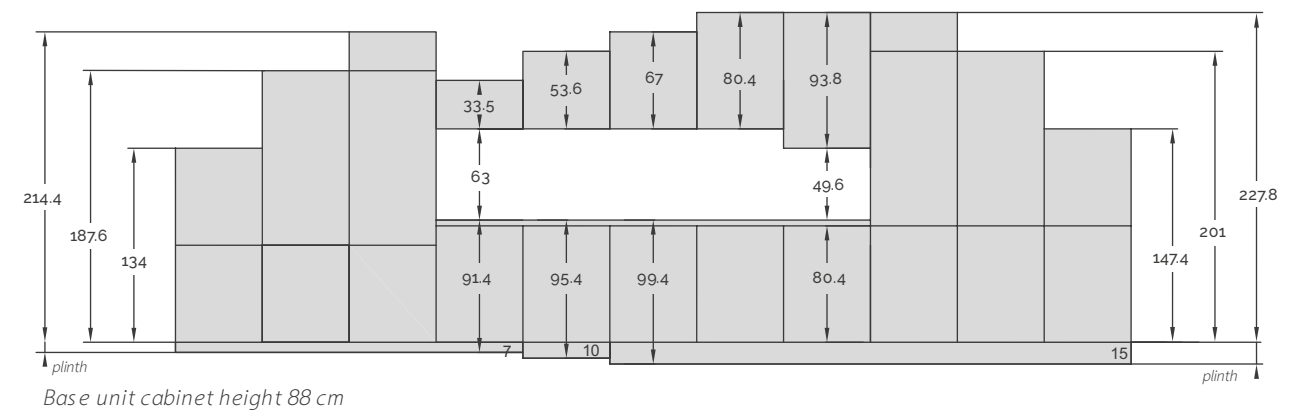

KIKA MOBIL BODY SYSTEM

All dimensions in cm. With a 4 cm worktop: applies to both diagrams.