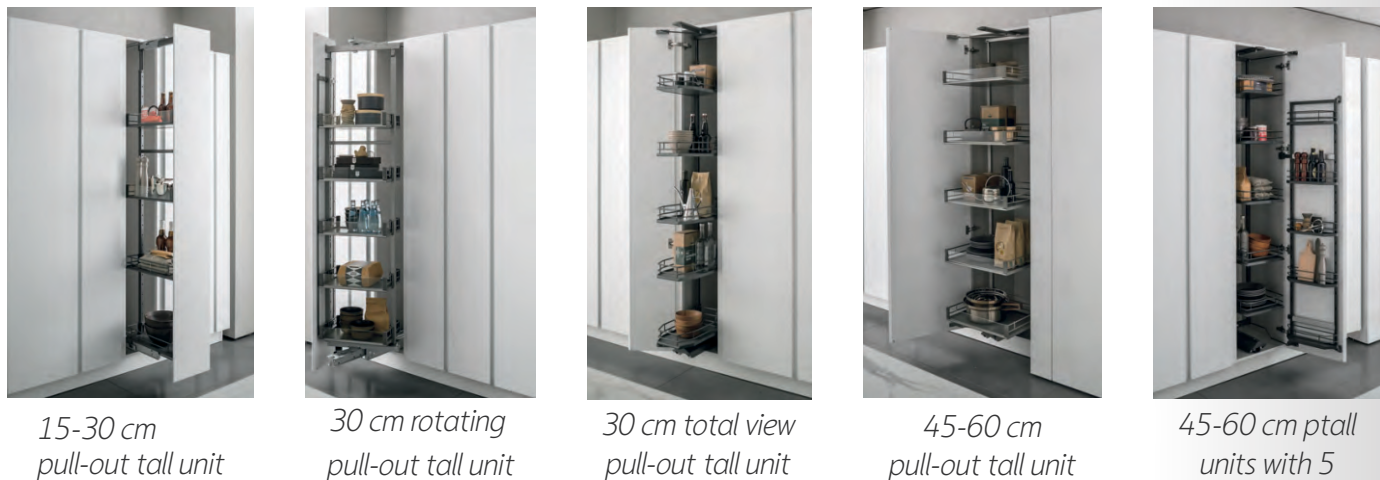

PREMIÈRE deep drawer insert

PREMIÈRE cutlery tray

PVC cutlery tray, up to 120 cm wide

COMBI cutlery tray

Beam Magazine

Pull Out Magazine

15-30 cm pull-out tall unit with glass or Stone or Titanio metal wire sides and leather-effect melamine drawer bottoms.