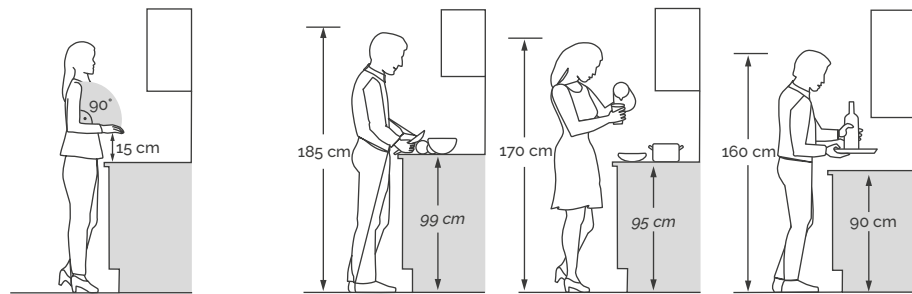

HEIGHT CHART

Find your ergonomically optimal working height by bending your elbows to 90 degrees and measuring 15 cm downwards.

Your height	Working height
150	80
155	85
160	90
165	90
170	95
175	95
180	95
185	99
from 190	99