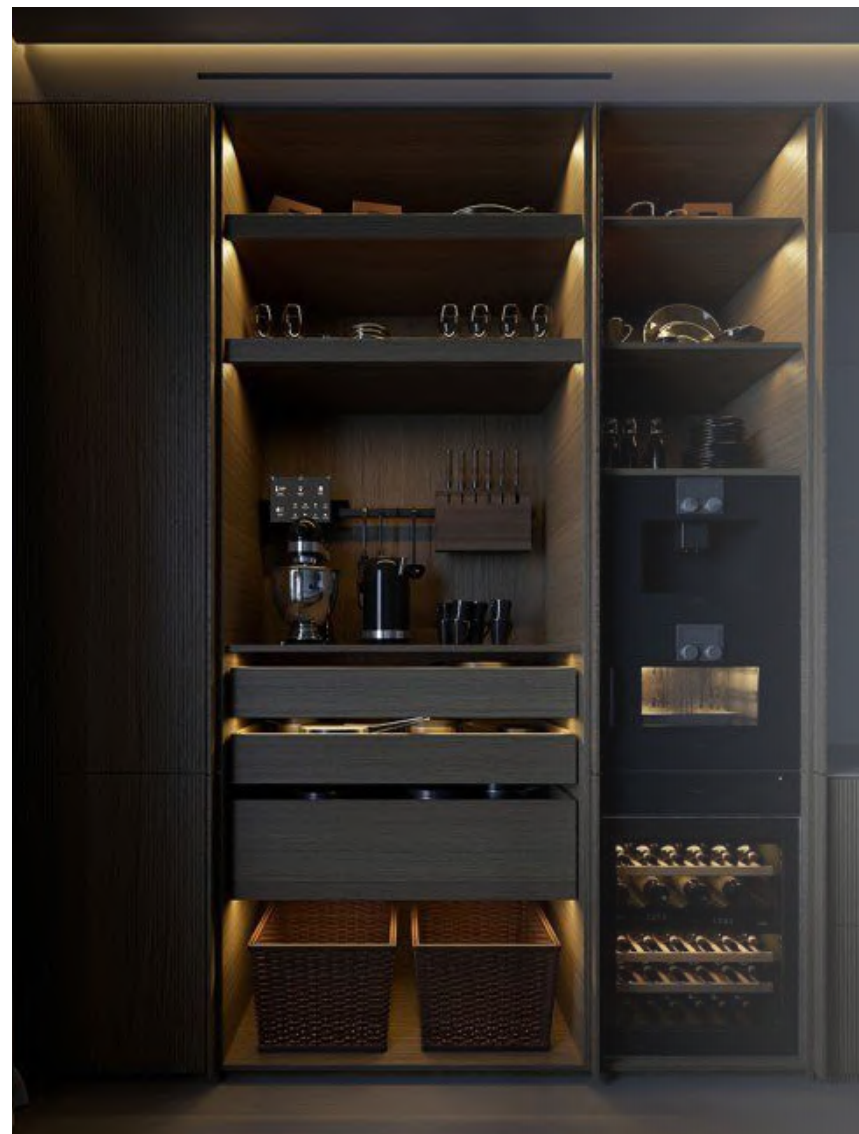

inside
Design

Glass In Iron

Glass door in iron frames is a modern design that we can offer along side with great led system, so your expensive clothes look great.

Mechanisms And Organizers

We offer a wide variety of mechanisms and organizers so you can organize your clothes and stuff in a very practical way and don't lose time finding them or mess them up. Give us a call and we will explain in details.