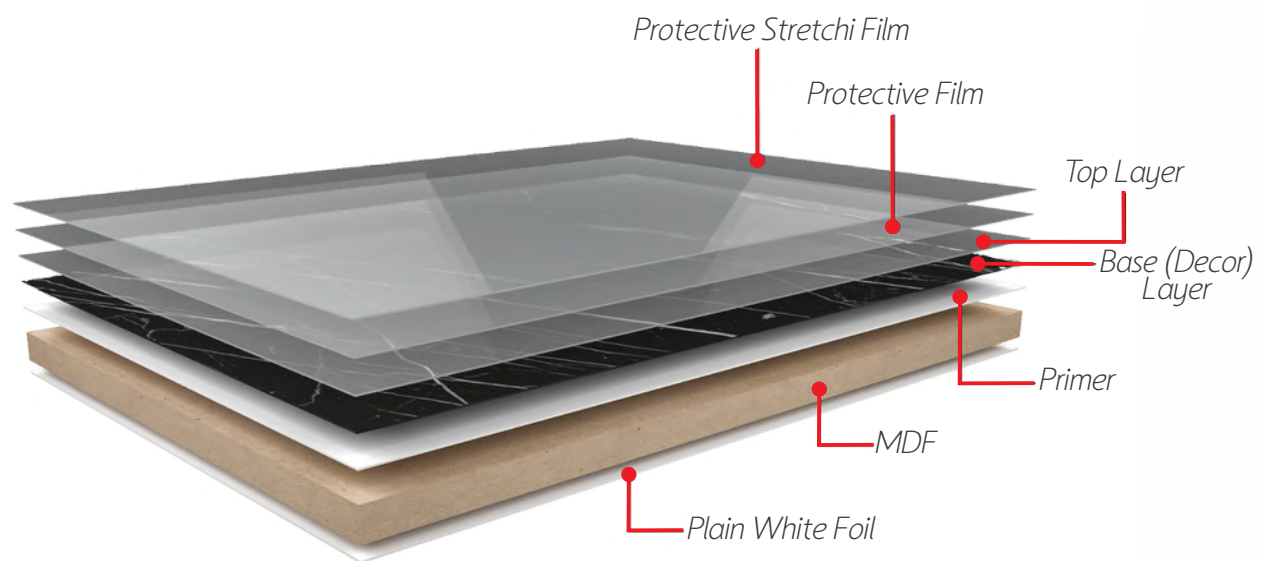

Melamine MDF

This material is Medium Density Fiberboard which is a laminated product made after combining wood fibers with resin binding.

MDF is strong, durable and flexible at the same time.