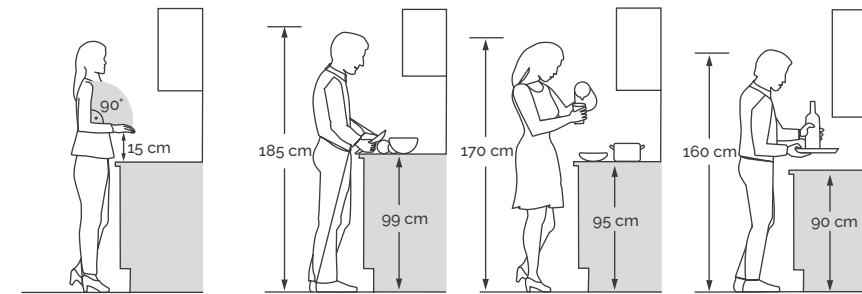

HEIGHT CHART

Find your ergonomically optimal working height by bending your elbows to 90 degrees and measuring 15 cm downwards.

Your height	Working height
150	80
155	85
160	90
165	90
170	95
175	95
180	95
185	99
from 190	99

COUNTER AND BAR HEIGHT

For a comfortable sitting position set the bar height approximately 30 cm above the seat height of your bar stool.

KITCHEN ISLAND

Most comfortable working conditions for every activity – thanks to the infinitely height-adjustable worktop.