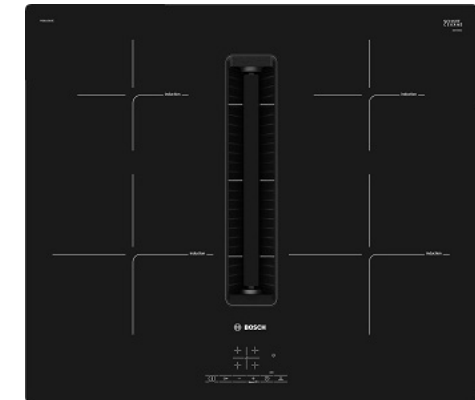

HOTPLATE

We offer integrated electrical plates as well as gas plates. We make it possible so the customer gets everything from us and don't lose time and effort.

WASHING MACHINE

Washing Machine is the main component of a Utility room, so we offer both the furniture and the equipments it needs along with lots of options.