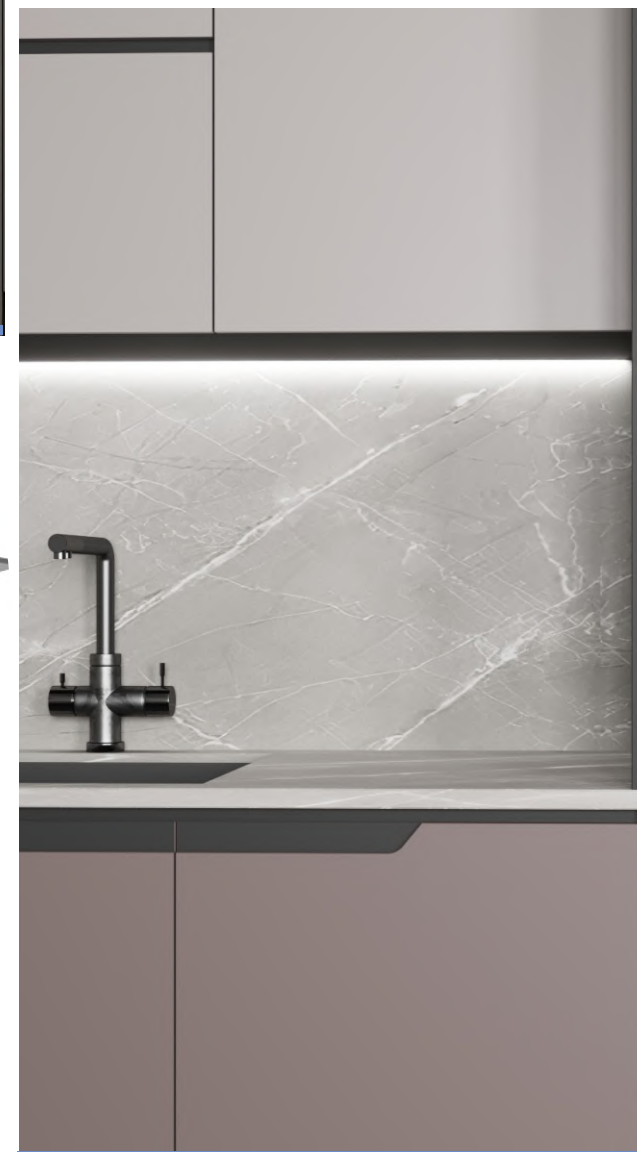

We offer a wide variety of appliances and different kind of brands so the customer doesn't have to get tired dealing with so many suppliers, instead you can get everything in a single company.
You offer a wide variety of options you can see more details below.