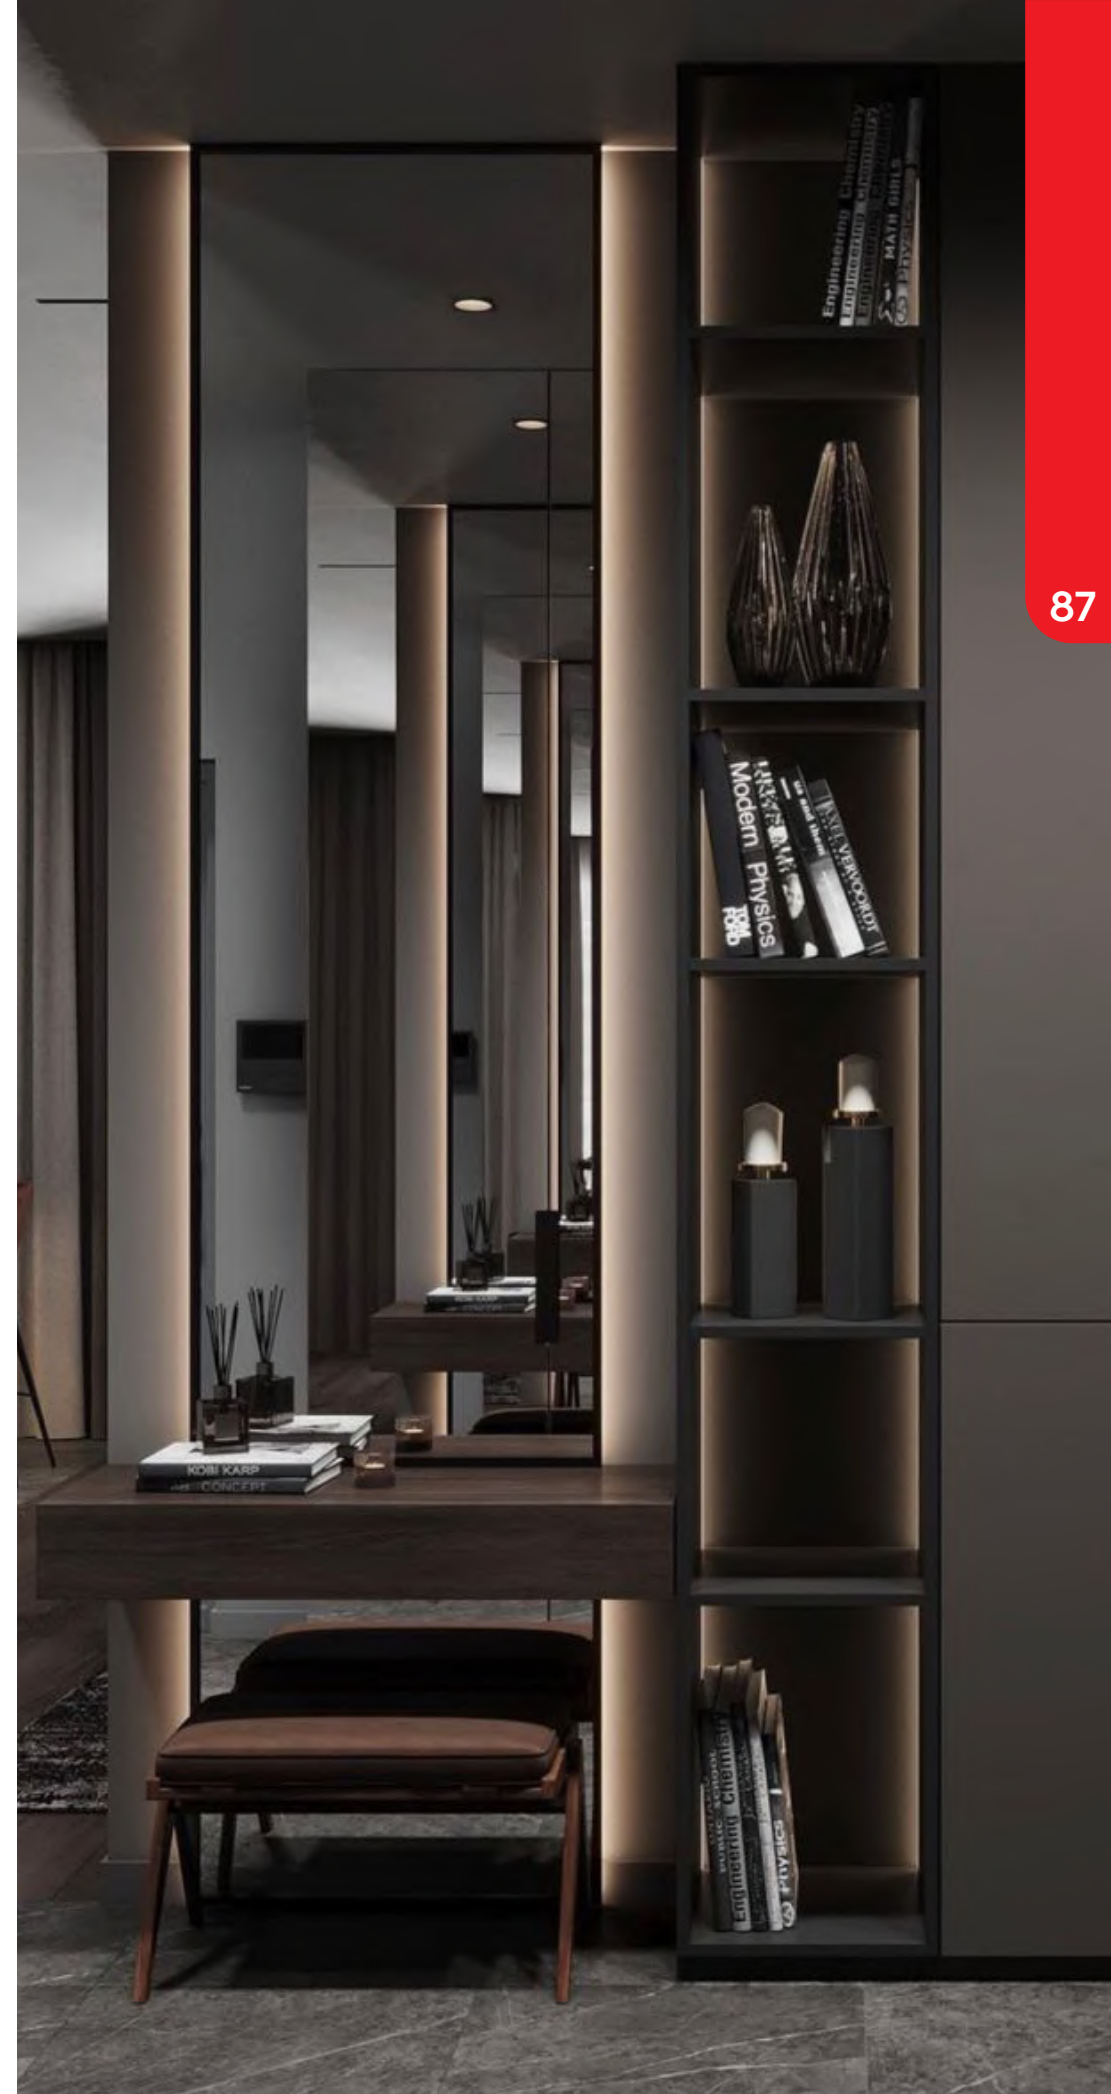

inside
Design

Glass In Iron

Glass door in iron frames is a modern design that we can offer along side with great led system, so your expensive clothes look great.

Mechanisms And Organizers

We offer a wide variety of mechanisms and organizers so you can organize your clothes and stuff in a very practical way and don't lose time finding them or mess them up. Give us a call and we will explain in details.